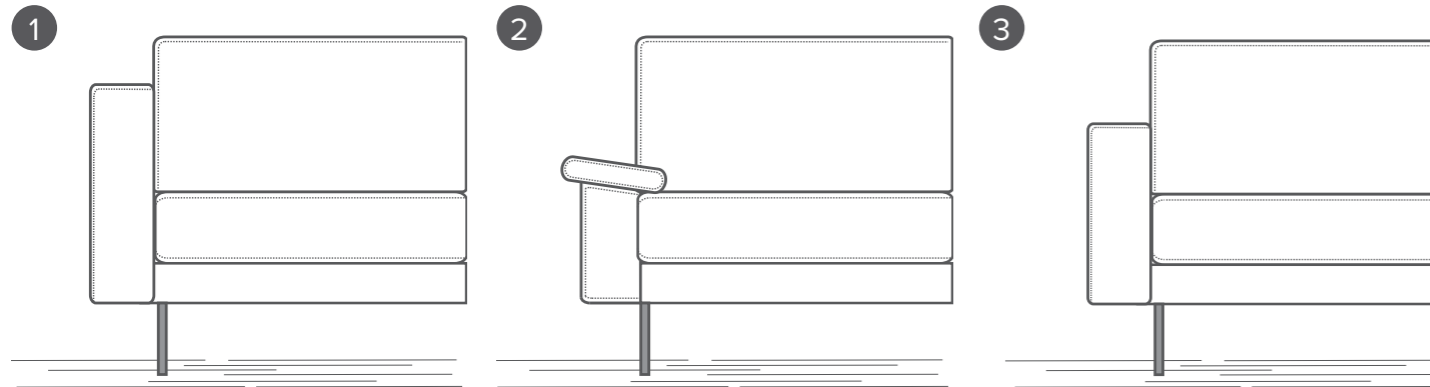

Unlimited 6, Seat Smooth

Unlimited 2, Seat Tufted

Unlimited 4, Seat Smooth

Unlimited 6, Seat Striped

Unlimited 4, Seat Smooth

UNLIMITED CHOICE

The value of a high-class peice of furniture is defined by the perfect synthesis of maximum seating comfort, i.e. high practical value, longlasting beauty and handcrafted quality. With its sustainable production from the best materials **UNLIMITED** consistently emphasises its premium standard in each of these facets, the results are sofas and armchairs made for real life.

1 Rectangular & tough (High version):
Ultimate cocooning

2 Straight with arm cushion:
Sit or sleep?

3 Rectangular & tough (Low version):
Unpretentious simplicity

4 Robust and wide:
Make a statement

5 Subtle elegance:
Less is more