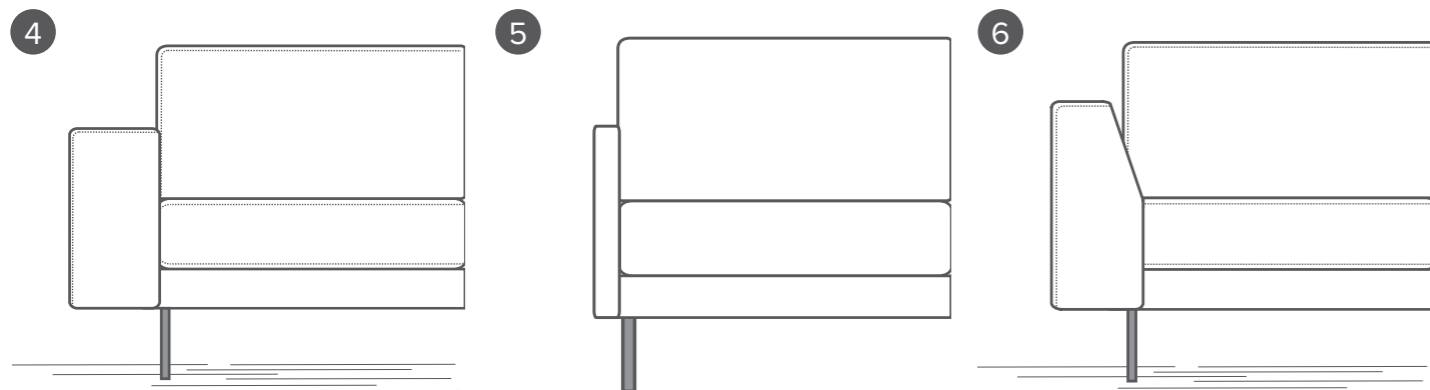

Unlimited 6, Seat Smooth

Unlimited 2, Seat Tufted

Unlimited 4, Seat Smooth

Unlimited 6, Seat Striped

Unlimited 4, Seat Smooth

UNLIMITED CHOICE

The value of a high-class peice of furniture is defined by the perfect synthesis of maximum seating comfort, i.e. high practical value, longlasting beauty and handcrafted quality. With its sustainable production from the best materials **UNLIMITED** consistently emphasises its premium standard in each of these facets, the results are sofas and armchairs made for real life.

1 Rectangular & tough (High version):
Ultimate cocooning

2 Straight with arm cushion:
Sit or sleep?

3 Rectangular & tough (Low version):
Unpretentious simplicity

4 Robust and wide:
Make a statement

5 Subtle elegance:
Less is more

6 Cubic with sloping twist (High version):
Make a compromise

7 Cubic with sloping twist (Low version):
Time to relax

8 Straight and down to earth:
Delight in basics

9 Modern romance:
Timeless joy

1 Smooth seat